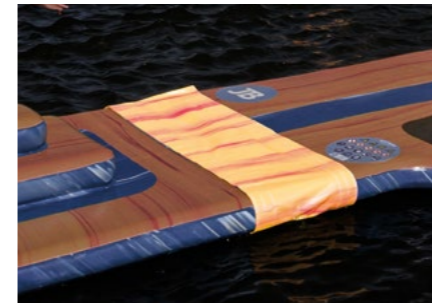

**WATER PARKS
AND FUN**

MODULAR & COMPATIBLE

COVER
JBW M001

CAPACITY ADULTS: 2
CAPACITY CHILDREN: 4
DIMENSIONS: (WxLxH) 2,3m x 0,4m x 0,01m
WEIGHT: 2 kg
PRICE: € 22,50

CORNERFLOAT STANDARD
JBW M002

CAPACITY ADULTS: 2
CAPACITY CHILDREN: 4
DIMENSIONS: (WxLxH) 2,4 x 2,4 x 0,15 m
WEIGHT: 22 kg
PRICE: € 1.250,-