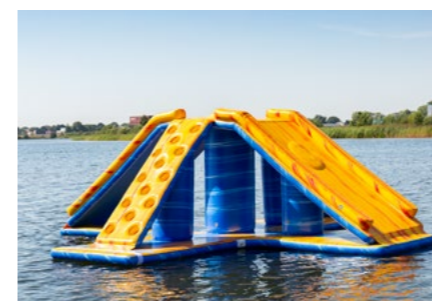

CROSSSLIDE

JBW M046

CAPACITY ADULTS: 4
CAPACITY CHILDREN: 8
DIMENSIONS: (WxLxH) 6,4 x 6,4 x 2,17 m
WEIGHT: 170 kg
PRICE: € 5.950,-