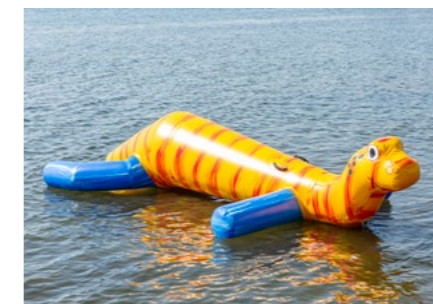

WATERMONSTER

CAPACITY ADULTS: 5
CAPACITY CHILDREN: 10
DIMENSIONS: (WxLxH) 2 x 4 x 0,9 m
WEIGHT: 35 kg
PRICE: € 995,-