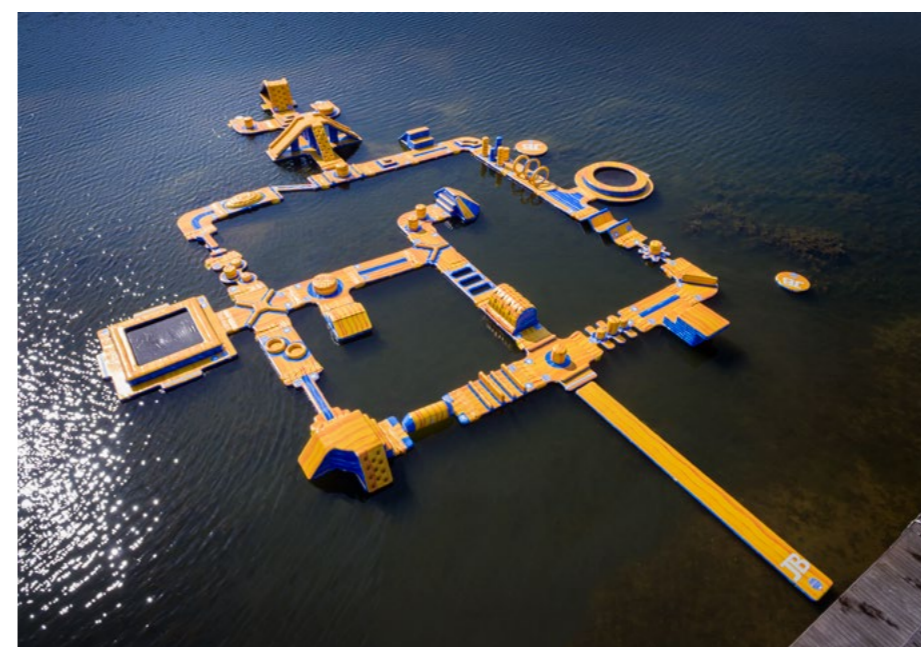

WATER PARKS

10 X 10

JB WATER PARK

PARTS: 11
DIMENSIONS: (WxL) 10 X 10 m
PRICE: € 17.500,-

20 X 10

JB WATER PARK

PARTS: 16
DIMENSIONS: (WxL) 20 X 10 m
PRICE: € 27.500,-

20 X 20

JB WATER PARK

PARTS: 43
DIMENSIONS: (WxL) 20 X 20 m
PRICE: € 79.950,-

**CREATE
YOUR OWN**

**CUSTOM
WATER PARK**

SETTING UP YOUR PARK

1

UNROLL

Roll out the inflatable and find the location of the inflating valve.

2

INFLATE

Use the supplied blower to inflate the elements of the park.

3

PLACE THE ELEMENTS IN THE WATER, 1 AT THE TIME

Place the elements in the water one by one and ensure that they do not float away.

4

CONNECT THE PARTS

Connect the parts with the JB waterplay cover. All linkable parts are interchangeable, so have fun and create your own outlay of the water park.

5

ANCHOR TO THE BOTTOM

Anchor the inflatable elements according to the method described in the manual. **Mandatory for user safety!**