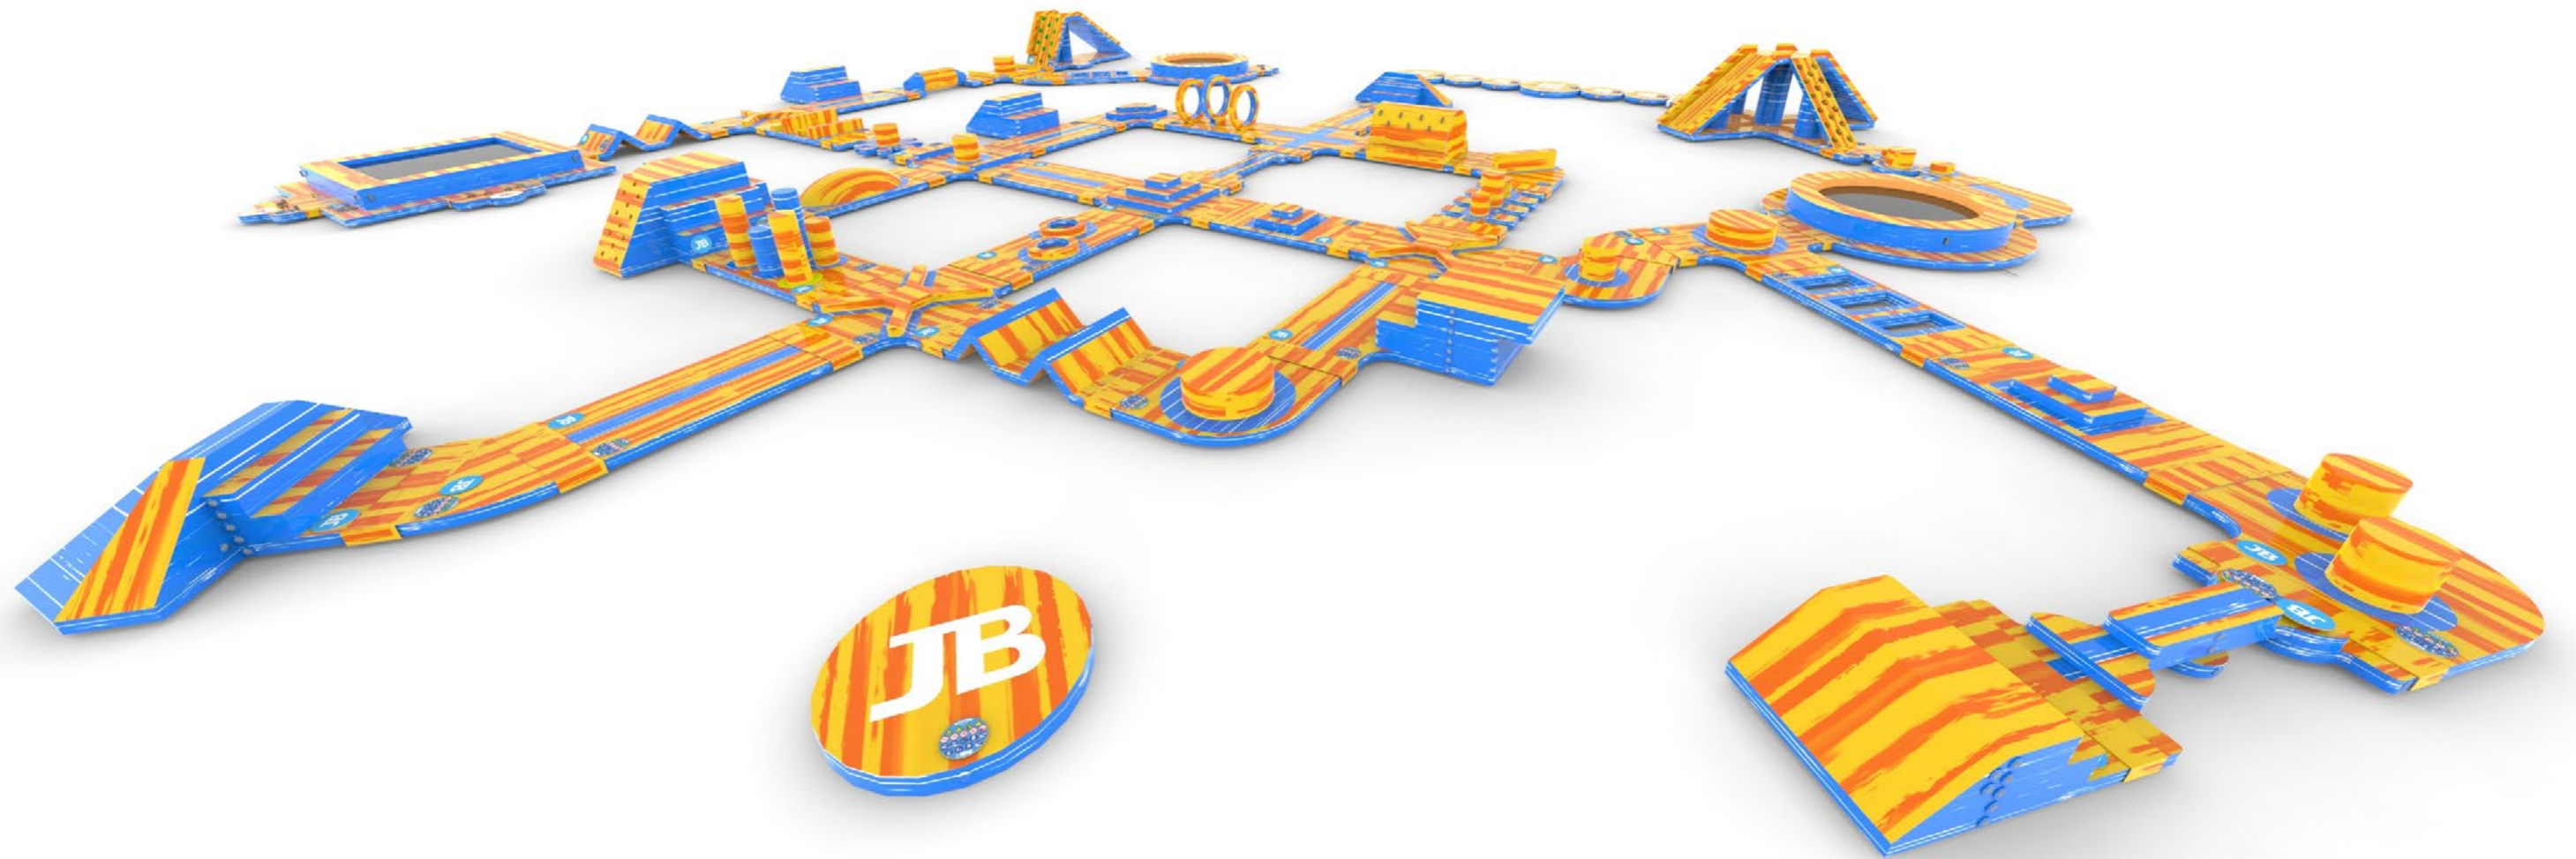

WATER PARKS

10 X 10

JB WATER PARK

PARTS: 11
DIMENSIONS: (WxL) 10 X 10 m
PRICE: € 17.500,-

20 X 10

JB WATER PARK

PARTS: 16
DIMENSIONS: (WxL) 20 X 10 m
PRICE: € 27.500,-

20 X 20

JB WATER PARK

PARTS: 43
DIMENSIONS: (WxL) 20 X 20 m
PRICE: € 79.950,-

**CREATE
YOUR OWN**

**CUSTOM
WATER PARK**

SETTING UP YOUR PARK

1

UNROLL

Roll out the inflatable and find the location of the inflating valve.